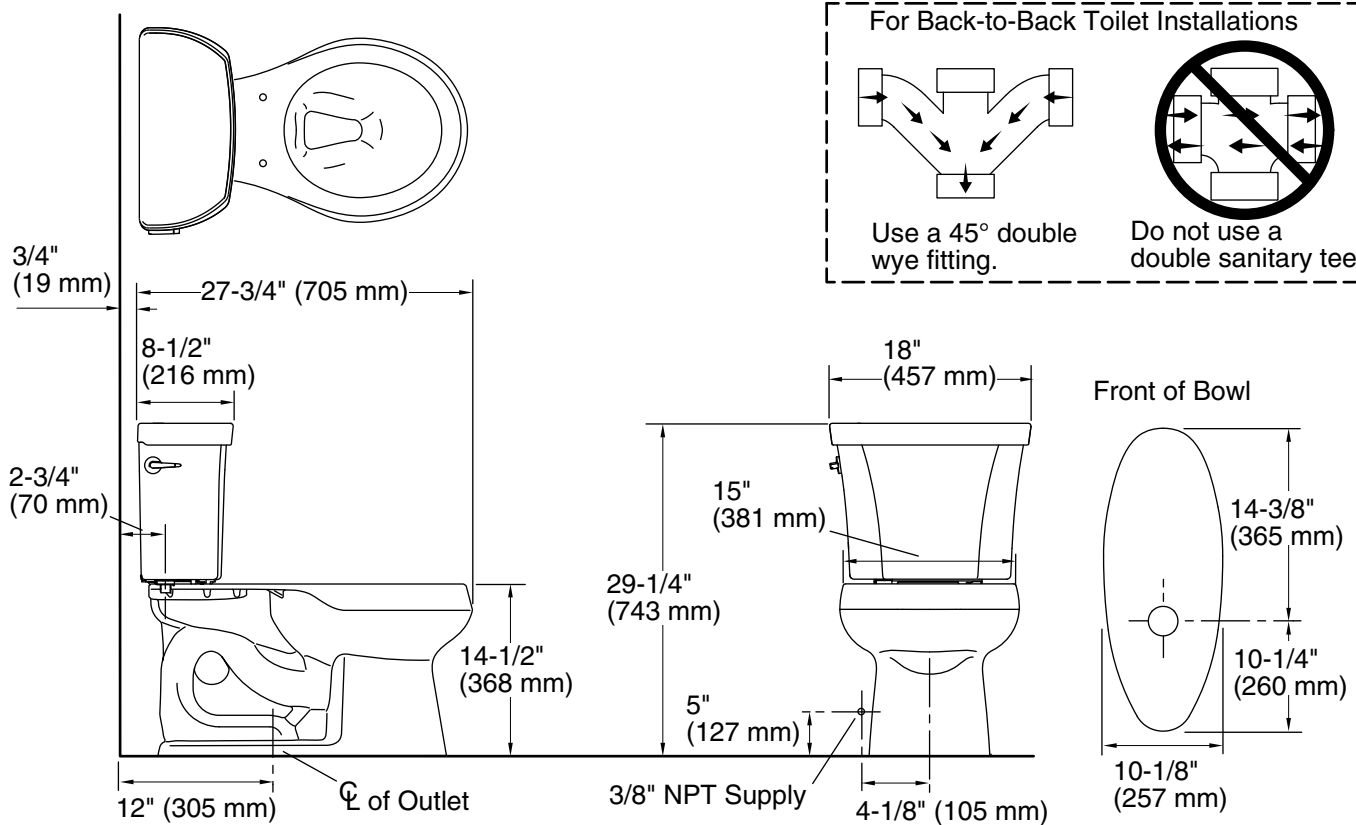

Features

- Two-piece design.
- Round-front bowl offers an ideal solution for smaller bathrooms and powder rooms.
- Left-hand nested trip lever offers a choice of 1.1 or 1.6 gallons per flush (gpf).
- 2-1/8" (54 mm) fully glazed trapway.
- Coordinates with other products in the Wellworth collection.
- Combination consists of the K-4197 bowl and the K-4458 tank.

Technology

- Dual-flush technology allows you to choose between a full or partial flush.

Installation

- Seat sold separately.
- Standard 12" (305 mm) rough-in.
- Three-bolt quick-connect installation.

Water Conservation & Rebates

Included Components

Product consists of:

K-4197 Round-Front Bowl
K-4458 Toilet tank, dual-flush

Additional Components:

Bolt cap accessory pack
Bowl
Tank
Tank cover
Trip lever

Codes/Standards

ASME A112.19.2/CSA B45.1
EPA WaterSense®

Technical Information

All product dimensions are nominal.

Toilet type:	Two-piece, Floor-mount
Waste Outlet:	Floor
Bowl shape:	Round-front
Flush type:	Class Five®
Trap passageway:	2-1/8" (54 mm)
Water Consumption	
Full:	1.6 gpf (6 lpf)
Reduced:	1.1 gpf (4.3 lpf)
Water surface size:	10-1/2" x 7-3/4" (267 mm x 197 mm)
Rim to water surface:	5-1/4" (133 mm)
Rough-in:	12" (305 mm)
Seat-mounting holes:	5-1/2" (140 mm)